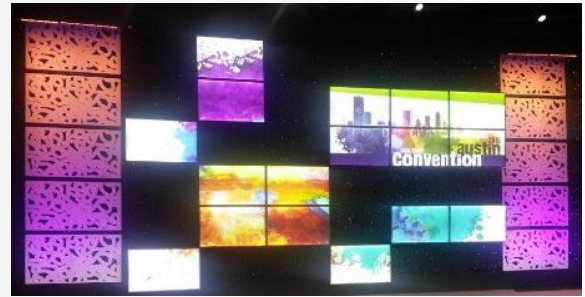

modular solutions

ScenicSolutions
FREEMAN

ScenicSolutions by Freeman can take your next meeting from stock to shock.

Our customizable **Modular Solutions** offer meeting planners quality modular elements for both meeting and tradeshow environments. Meant to replace the standard black curtain, this innovative product is made of easy-to-install panels of varying shapes, sizes and textures that can be arranged in a number of positions and heights. Easily incorporate custom theatrical lighting, graphics, videos and slideshows for an affordable, electrifying brand experience. The panels ship compactly, and assembly is quick and simple, thereby saving labor and transportation costs.

“ it's about leveraging the right technologies
to grow and extend the world of
live engagements ”

For more information, please contact ScenicSolutions@freemanco.com.

Sleek, modern and
highly adaptable, these
backdrops
are designed to be a
canvas for light and color.